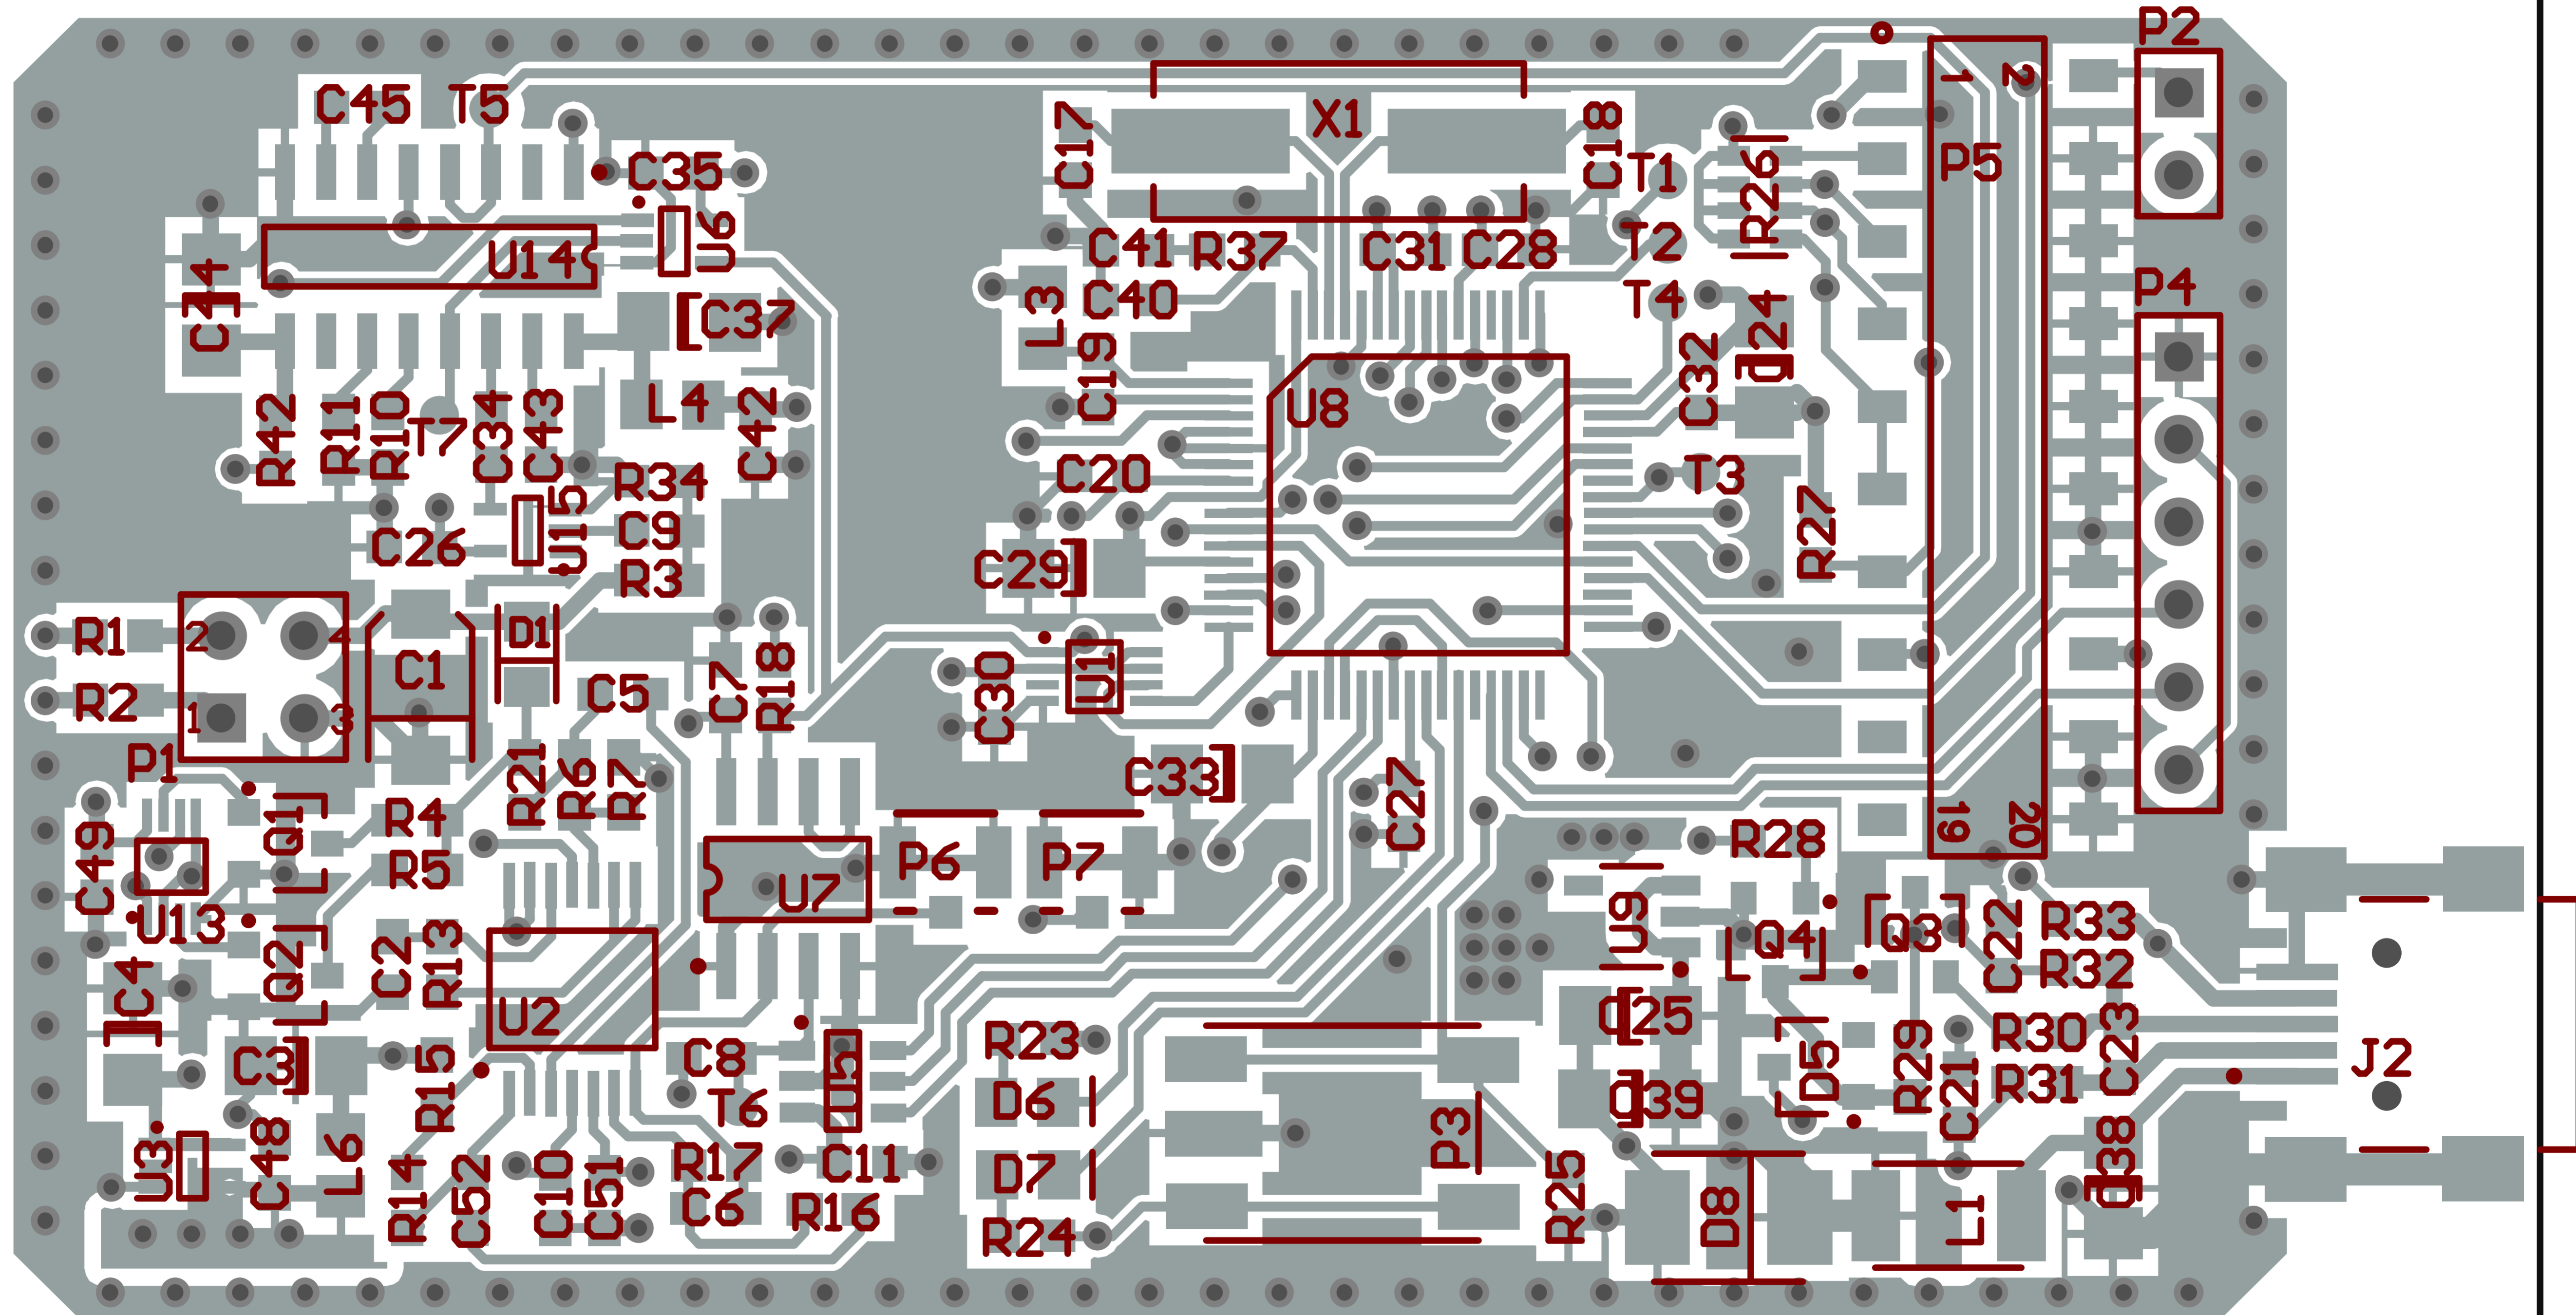

85.60

www.openpicc.org

13.56MHz RFID CARD EMULATOR v0.2

(c) 2006 <brita.meriac@bitmanufaktur.de>